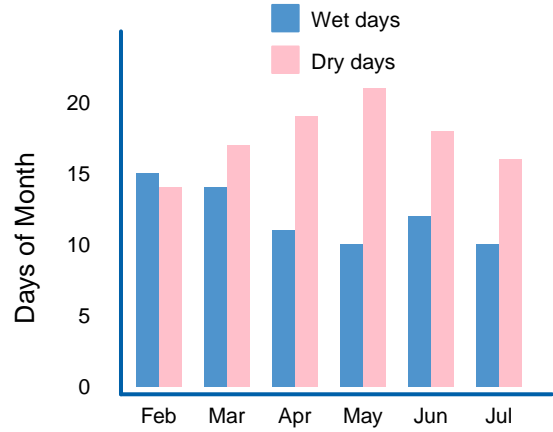

Climate Services

CLIMATE FOR HEALTH, SUMMARY FOR FUA'AMOTU AIRPORT AWS

26 July 2020

RAINFALL MONTH TO DATE

16/10

dry / wet days

92mm

maximum daily rainfall

3

longest continuous wet period

9

longest continuous dry period

AIR TEMPERATURE MONTH TO DATE

27°C

maximum air temperature

12°C