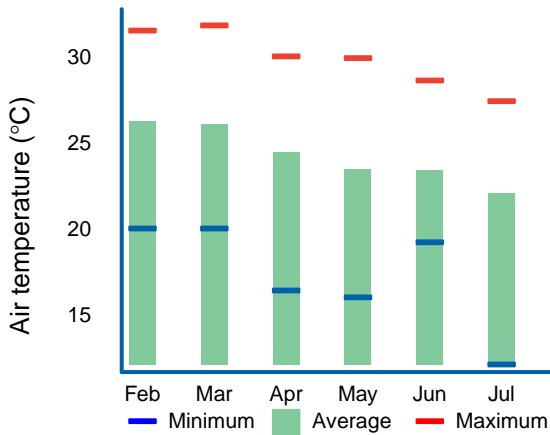

3

longest continuous wet period

9

longest continuous dry period

AIR TEMPERATURE MONTH TO DATE

27°C

maximum air temperature

12°C

minimum air temperature

0

number of days above 30

0

number of days above 35

HEAT STRESS MONTH TO DATE

0|0|0

number of days of moderate | high | extreme heat stress