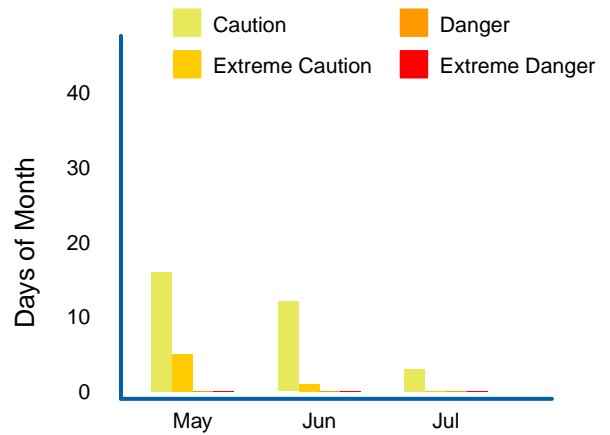

minimum air temperature

0

number of days above 30

0

number of days above 35

HEAT STRESS MONTH TO DATE

0|0|0

number of days of moderate | high | extreme heat stress

8

number of days humidity >95% during the day

52%

minimum relative humidity

3

date of minimum relative humidity

Tonga Meteorological Services

MEIDECC