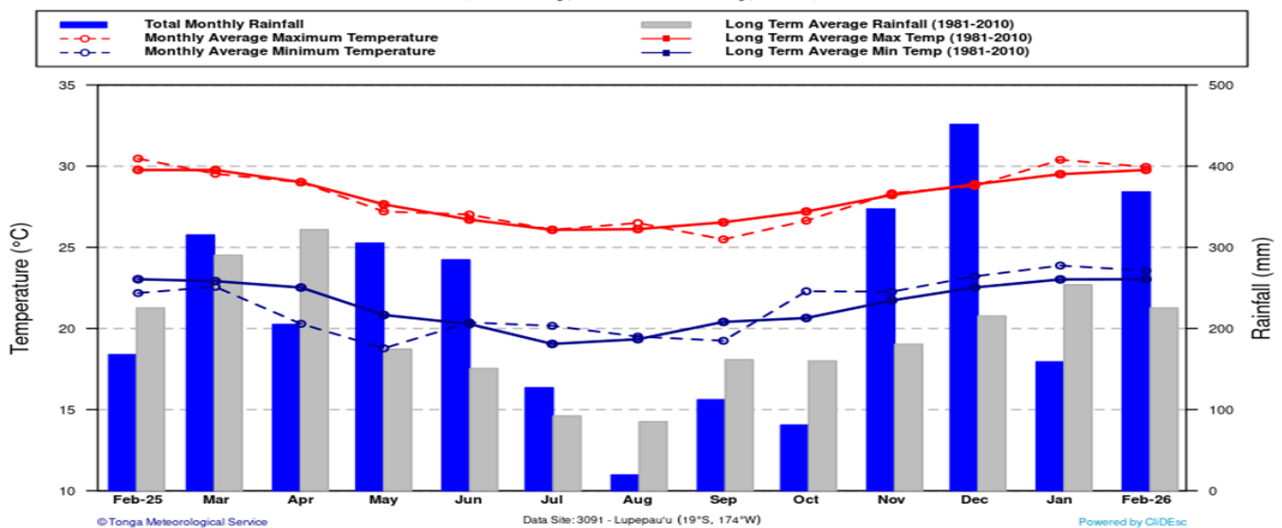

# Koe fua óe mafana óe 'Ea moe 'Uha mei he ngaahi vahe lalahi 'o Tonga íhe mahina e 13 kuo hili.

**Fua'amotu (3097) - Temperature & Rainfall for the last 13 Months  
(February, 2025 - February, 2026)**

**Ha'apai (3092) - Temperature & Rainfall for the last 13 Months  
(February, 2025 - February, 2026)**

**Lupepau'u (3091) - Temperature & Rainfall for the last 13 Months  
(February, 2025 - February, 2026)**