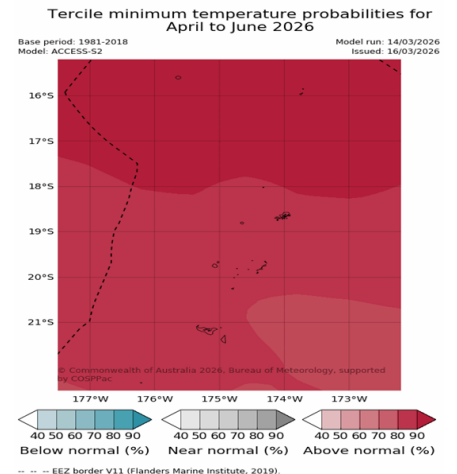

Fakafuofua kihe 'Uha moe Mafana 'oe 'Ea ki 'Epeleli ki Sune 2026

- Koe fakafuofua 'e lahi pe ke 'ihe ma'olunga 'ihe 'avalisi angamaheni 'ae 'uha ki he 'otu Tonga.
- Koe mafana taha 'oe 'Ea ihe taimi 'aho moe mokomoko taha 'oe 'Ea 'ihe taimi po'uli 'oku fakafuofua 'e kei ma'olunga pe 'ihe 'avalisi angamaheni 'ihe 'otu Tonga.
- 'Oku faka'au ke holo 'ae ngaahi faka'ilonga 'oe La Nina 'ihe 'Oseni Pasifiki pea fakafuofua ke foki kihe angamaheni.

Feitu'u	Fakafuofua ki he 'Uha 'Epeleli— Sune 2026		% Faingamalie ke hoko 'ae fakafuofua
Niuafu'ou	Ma'olunga 'ihe 'avalisi	482 mm – 648mm	40 - 50
Niutatoputapu	Ma'olunga 'ihe 'avalisi	431mm – 596mm	40 - 50
Vava'u	Ma'olunga 'ihe 'avalisi	412mm – 590mm	50 - 60
Ha'apai	Ma'olunga 'ihe 'avalisi	295mm – 447mm	50 - 60
Fua'amotu	Ma'olunga 'ihe 'avalisi	340mm – 506mm	50 - 60
Nuku'alofa	Ma'olunga 'ihe 'avalisi	294mm – 439mm	50 - 60
'Eua	Ma'olunga 'ihe 'avalisi	340mm – 509mm	50 - 60

Koe ngaahi faka'ilonga tu'ufonua ki he faha'ita'u saikolone.

- Koe fua to'ulu e 'akau fua o mahulu ange 'ihe anga maheni 'oku faka'ilonga 'e 'iai e afa 'ihe faha'i ta'u afa koia.
- Koe taimi 'oku fa'u pununga ai 'ae fanga pii 'ihe ngaahi nge'esi pupuu pe ofi 'aupito kihe kelekele pehe foki ki fale pea 'oku faka'ilonga mai 'e 'iai ha matangi saikolone 'ihe faha'i ta'u saikolone koia
- Koe hina 'oka nau ka fa'u kupenga he ngaahi feitu'u ataa 'o 'ikai ke fakatoitoi ha feitu'u pea mahino 'oku 'ikai ke ofi mai ha saikolone.
- Koe muka 'oe siaine moe hopa 'o kapau 'oku lahi kenau mapelu pea 'oku ne talamai 'e 'iai e afaa.
- Koe 'asi 'ae lofa talamatangi 'i lotofonua 'oku ne faka'ilonga mai 'oku 'iai 'ae Matangi oku ofi mai.
- Koe taimi 'oku kamata ke matala ai e ngaahi 'akau kakala tu'ufonua 'oku faka'ilonga 'oku ha'u e mafana.
- Kapau 'e lahi e mongomonga 'i fale pea mafana e 'ea mo nau puna 'oku faka'ilonga 'oku vave ha to mai ha 'uha