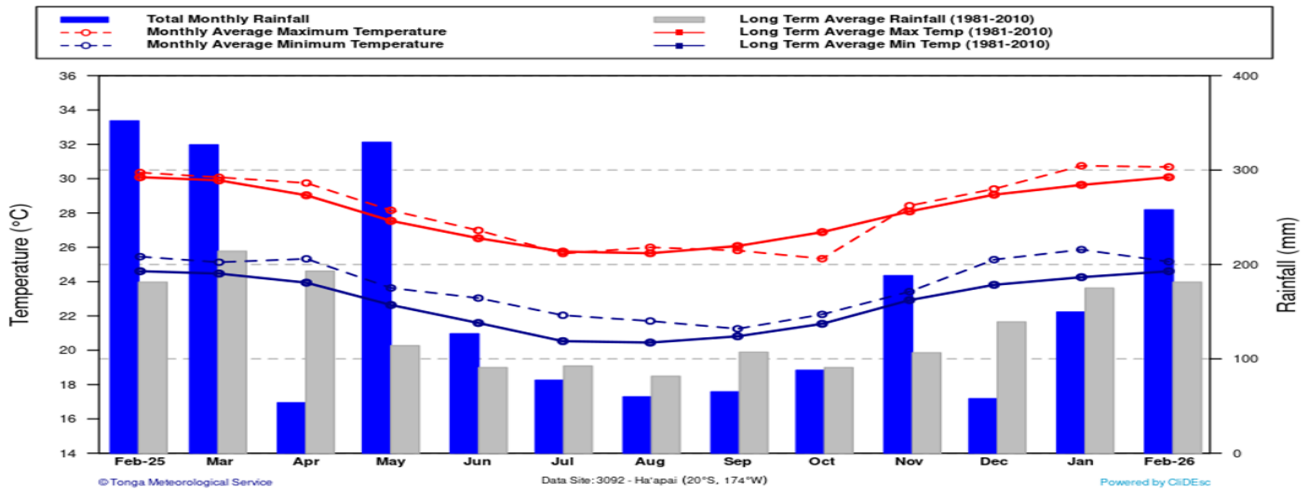

**Ha'apai (3092) - Temperature & Rainfall for the last 13 Months
(February, 2025 - February, 2026)**