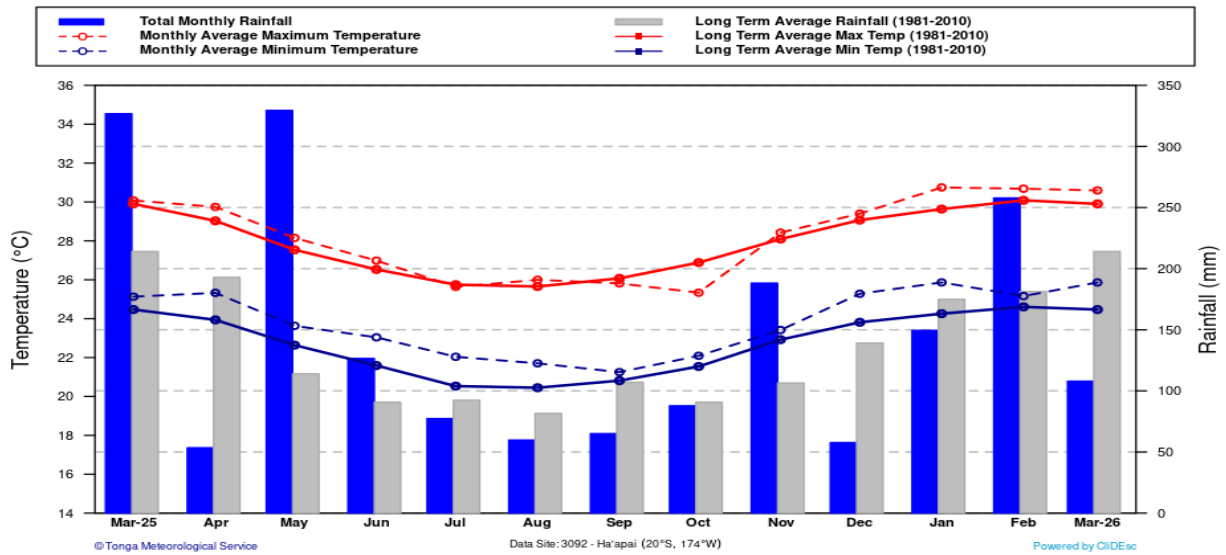

Koe fua óe mafana óe 'Ea moe 'Uha mei he ngaahi vahe lalahi 'o Tonga íhe mahina e 13 kuo hili.

**Fua'amotu (3097) - Temperature & Rainfall for the last 13 Months
(March, 2025 - March, 2026)**

**Ha'apai (3092) - Temperature & Rainfall for the last 13 Months
(March, 2025 - March, 2026)**