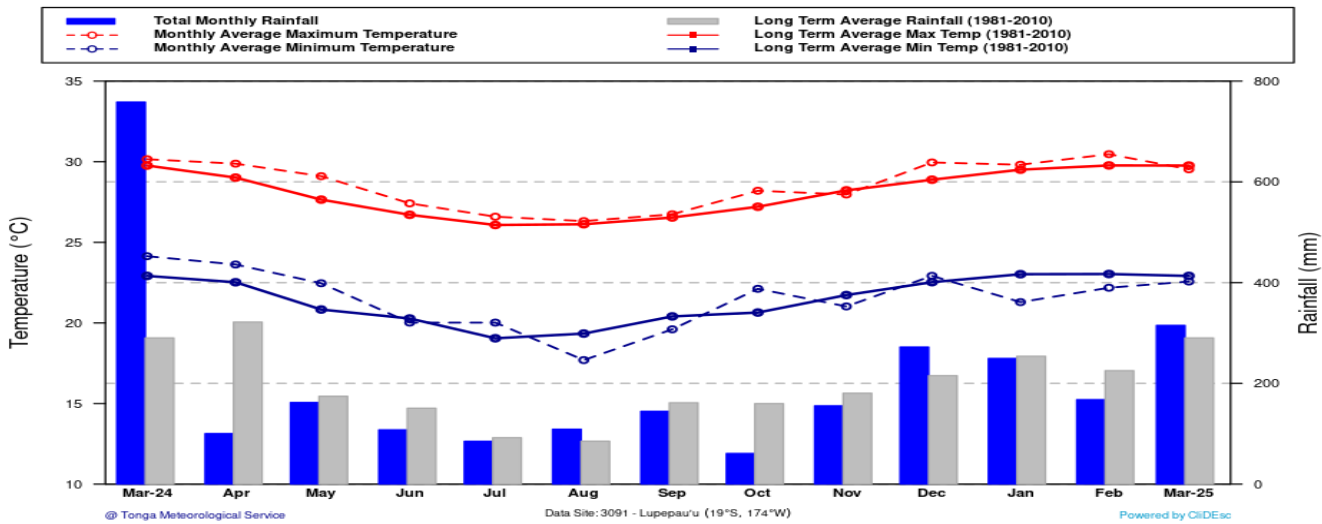

Lupepau'u (3091) - Temperature & Rainfall for the last 13 Months
(March, 2024 - March, 2025)