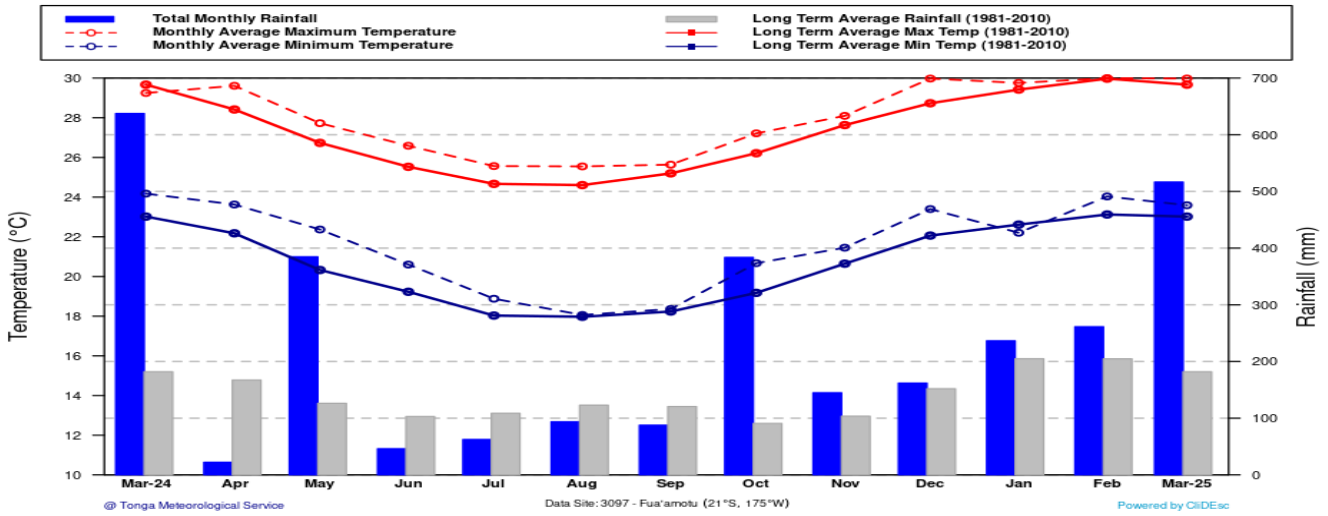

Koe fakafehoanaki 'oe 'avalisi 'oe 'Ea taimi loloa moe mahina e 13 kuo hilikuo hili

Fua'amotu (3097) - Temperature & Rainfall for the last 13 Months
(March, 2024 - March, 2025)