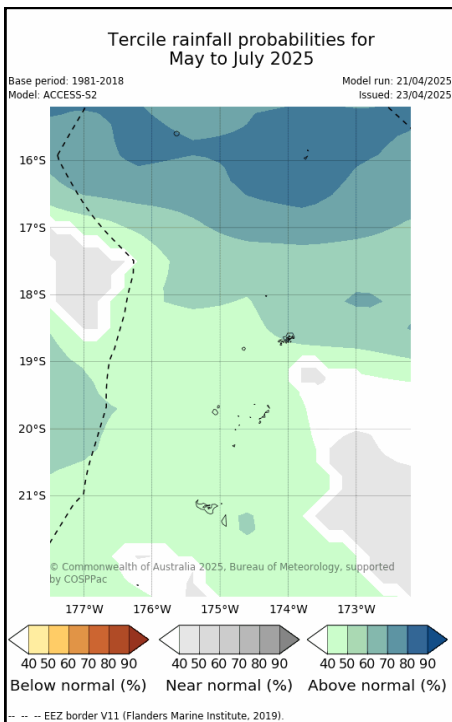

Fakafuofua kihe 'Uha moe Mafana e 'Ea ki Me ki Siulai 2025

- Ko e 'uha 'e 'i he 'avalisi pe ma'olalo 'ihe 'avalisi angamaheni 'ae 'uha ki he 'otu Tonga.
- 'E mafana ange 'ae 'Ea 'ihe 'avalisi angamaheni.
- 'E 'ihe 'avalisi angamaheni pe ma'olunga 'ihe 'avalisi angamaheni 'ae mafana 'oe tahi.
- 'E 'ihe 'avalisi angamaheni 'ihe ngaahi potutahi 'o Tonga.

Feitu'u	Fakafuofua ki he 'Uha Me — Siulai 2025		% Faingamalie ke hoko 'ae fakafuofua
Niuafo'ou	'Avalisi angamaheni	363mm – 483mm	40 - 50
Niuaotoputapu	'Avalisi angamaheni	321mm – 423mm	40 - 50
Vava'u	'Avalisi angamaheni	305mm – 409mm	40 - 50
Ha'apai	'Avalisi angamaheni	213mm – 321mm	40 - 50
Fua'amotu	'Avalisi angamaheni	264mm – 441mm	40 - 50
Nuku'alofa	'Avalisi angamaheni	244mm – 347mm	40 - 50
'Eua	'Avalisi angamaheni	264mm – 441mm	40 - 50

Koe fakamatala 'Ea hoko 'e tuku atu ia fakafuofua kihe uike 2 'o Me 2025 pe ofi kiai.

Fakatokanga'i ange.

Koe fakamatala ni 'oku fa'u ia 'i he 'osi pe 'ae mahina kotoa hili hano tanaki mai e fakamatala mei he ngaahi 'ofisi vakai matangi 'I he 'otu Tonga ni. Lolotonga hono fakahoko 'ehe Potungae 'a hono 'anlaiso mo fakapapau 'I 'ae ngaahi fakamatala kuo tanaki ke fa'u 'aki 'ae fakamatala ni, 'oku 'ikai ke fakapapau atu 'ae Potungae kihe kakato moe tonu 'ae fakamatala ni pea 'oku 'ikai ke totonu keke falala kakato kihe ngaahi fakamatala ni. Koe ngaahi fakamatala ni 'oku 'oatu pe ke tokoni ki ho'o fai tu'utu'uni. He 'ikai ke 'iai ha kaunga 'ae Potungae ki ha'o faitu'utu'uni pe ko ha mole, maumau pe mo'ua 'e hoko tupu mei ha'o ngaue'aki 'oe fakamatala ni. Ki ha'o toe fakake'eke fekau'aki moe fakamatala ni pea ke kataki 'o fetu'utaki mai ki he talekita 'oe Potungae Vakai Matangi 'I he metstaff@met.gov.to pe koe puha 1380 pe koe telefoni: (676) 0800638, 7400062 ki ha toe fakaiiki.