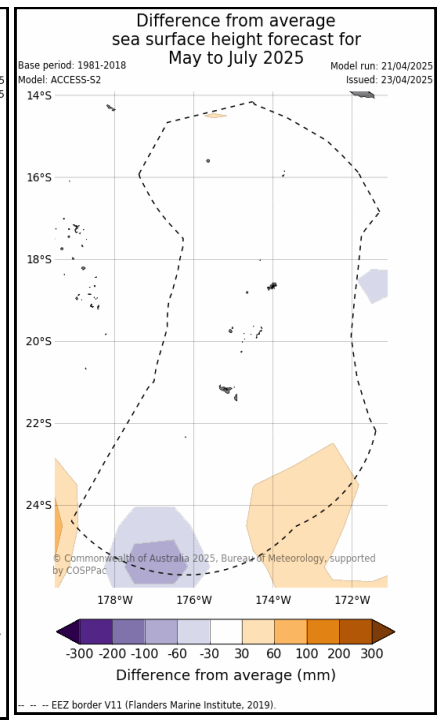

Fakafuofua kihe 'Uha moe Mafana e 'Ea ki Me ki Siulai 2025

- Ko e 'uha 'e 'i he 'avalisi pe ma'olalo 'ihe 'avalisi angamaheni 'ae 'uha ki he 'otu Tonga.
- 'E mafana ange 'ae 'Ea 'ihe 'avalisi angamaheni.
- 'E 'ihe 'avalisi angamaheni pe ma'olunga 'ihe 'avalisi angamaheni 'ae mafana 'oe tahi.
- 'E 'ihe 'avalisi angamaheni 'ihe ngaahi potutahi 'o Tonga.

Feitu'u	Fakafuofua ki he 'Uha Me — Siulai 2025		% Faingamalie ke hoko 'ae fakafuofua
Niuafo'ou	'Avalisi angamaheni	363mm – 483mm	40 - 50
Niuaotoputapu	'Avalisi angamaheni	321mm – 423mm	40 - 50
Vava'u	'Avalisi angamaheni	305mm – 409mm	40 - 50
Ha'apai	'Avalisi angamaheni	213mm – 321mm	40 - 50
Fua'amotu	'Avalisi angamaheni	264mm – 441mm	40 - 50
Nuku'alofa	'Avalisi angamaheni	244mm – 347mm	40 - 50
'Eua	'Avalisi angamaheni	264mm – 441mm	40 - 50

Koe fakamatala 'Ea hoko 'e tuku atu ia fakafuofua kihe uike 2 'o Me 2025 pe ofi kiai.

Fakatokanga'i ange.

Koe fakamatala ni 'oku fa'u ia 'i he 'osi pe 'ae mahina kotoa hili hano tanaki mai e fakamatala mei he ngaahi 'ofisi vakai matangi 'I he 'otu Tonga ni. Lolotonga hono fakahoko 'ehe Potungae 'a hono 'anlaiso mo fakapapau 'I 'ae ngaahi fakamatala kuo tanaki ke fa'u 'aki 'ae fakamatala ni, 'oku 'ikai ke fakapapau atu 'ae Potungae kihe kakato moe tonu 'ae fakamatala ni pea 'oku 'ikai ke totonu keke falala kakato kihe ngaahi fakamatala ni. Koe ngaahi fakamatala ni 'oku 'oatu pe ke tokoni ki ho'o fai tu'utu'uni. He 'ikai ke 'iai ha kaunga 'ae Potungae ki ha'o faitu'utu'uni pe ko ha mole, maumau pe mo'ua 'e hoko tupu mei ha'o ngaue'aki 'oe fakamatala ni. Ki ha'o toe fakake'eke fekau'aki moe fakamatala ni pea ke kataki 'o fetu'utaki mai ki he talekita 'oe Potungae Vakai Matangi 'I he metstaff@met.gov.to pe koe puha 1380 pe koe telefoni: (676) 0800638, 7400062 ki ha toe fakaiiki.