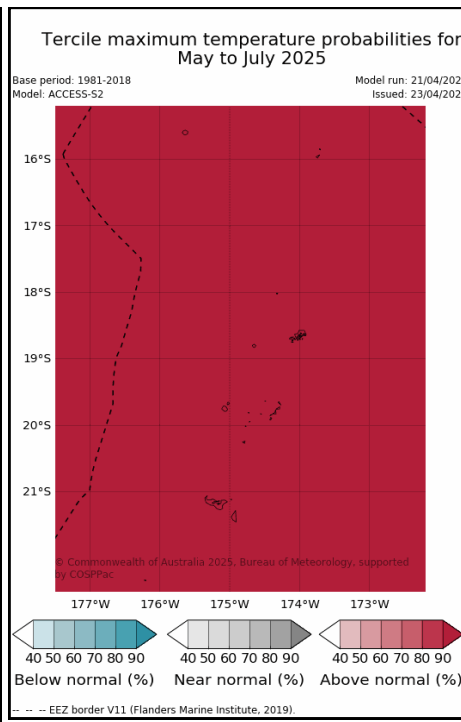

Fakafuofua kihe 'Uha moe Mafana e 'Ea ki Me ki Siulai 2025

- Ko e 'uha 'e 'i he 'avalisi pe ma'olalo 'ihe 'avalisi angamaheni 'ae 'uha ki he 'otu Tonga.
- 'E mafana ange 'ae 'Ea 'ihe 'avalisi angamaheni.
- 'E 'ihe 'avalisi angamaheni pe ma'olunga 'ihe 'avalisi angamaheni 'ae mafana 'oe tahi.
- 'E 'ihe 'avalisi angamaheni 'ihe ngaahi potutahi 'o Tonga.

Feitu'u	Fakafuofua ki he 'Uha Me — Siulai 2025		% Faingamalie ke hoko 'ae fakafuofua
Niuafo'ou	'Avalisi angamaheni	363mm – 483mm	40 - 50
Niuaotoputapu	'Avalisi angamaheni	321mm – 423mm	40 - 50
Vava'u	'Avalisi angamaheni	305mm – 409mm	40 - 50
Ha'apai	'Avalisi angamaheni	213mm – 321mm	40 - 50
Fua'amotu	'Avalisi angamaheni	264mm – 441mm	40 - 50
Nuku'alofa	'Avalisi angamaheni	244mm – 347mm	40 - 50
'Eua	'Avalisi angamaheni	264mm – 441mm	40 - 50

Koe fakamatala 'Ea hoko 'e tuku atu ia fakafuofua kihe uike 2 'o Me 2025 pe ofi kiai.

Fakatokanga'i ange.

Koe fakamatala ni 'oku fa'u ia 'i he 'osi pe 'ae mahina kotoa hili hano tanaki mai e fakamatala mei he ngaahi 'ofisi vakai matangi 'I he 'otu Tonga ni. Lolotonga hono fakahoko 'ehe Potungae 'a hono 'anlaiso mo fakapapau 'I 'ae ngaahi fakamatala kuo tanaki ke fa'u 'aki 'ae fakamatala ni, 'oku 'ikai ke fakapapau atu 'ae Potungae kihe kakato moe tonu 'ae fakamatala ni pea 'oku 'ikai ke totonu keke falala kakato kihe ngaahi fakamatala ni. Koe ngaahi fakamatala ni 'oku 'oatu pe ke tokoni ki ho'o fai tu'utu'uni. He 'ikai ke 'iai ha kaunga 'ae Potungae ki ha'o faitu'utu'uni pe ko ha mole, maumau pe mo'ua 'e hoko tupu mei ha'o ngaue'aki 'oe fakamatala ni. Ki ha'o toe fakake'eke fekau'aki moe fakamatala ni pea ke kataki 'o fetu'utaki mai ki he talekita 'oe Potungae Vakai Matangi 'I he metstaff@met.gov.to pe koe puha 1380 pe koe telefoni: (676) 0800638, 7400062 ki ha toe fakaiiki.