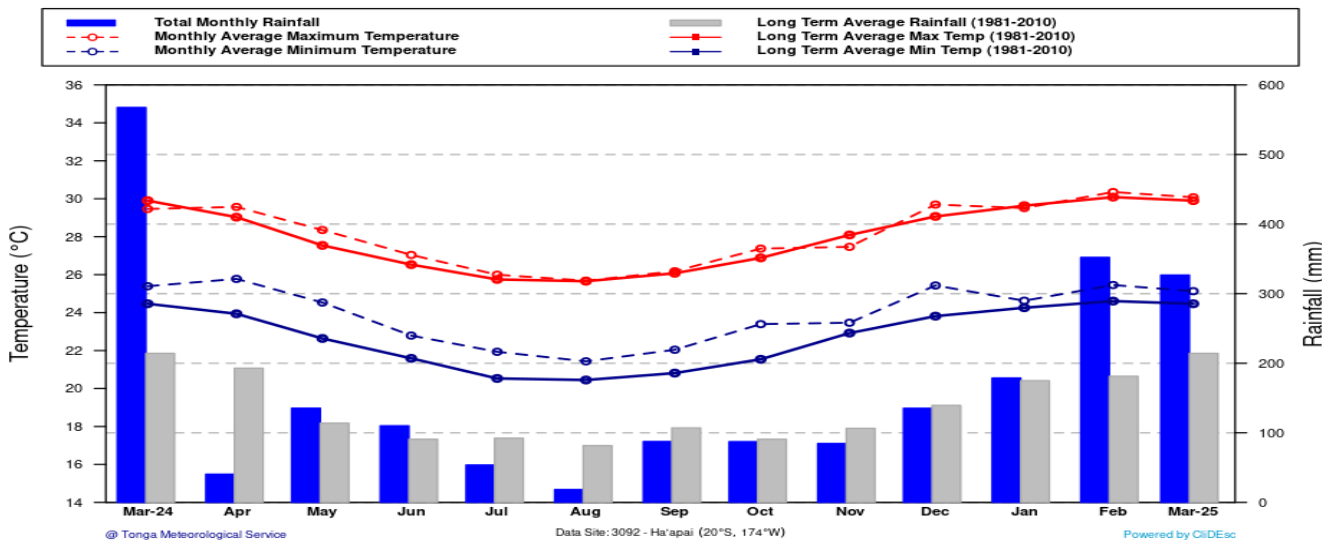

Ha'apai (3092) - Temperature & Rainfall for the last 13 Months
(March, 2024 - March, 2025)